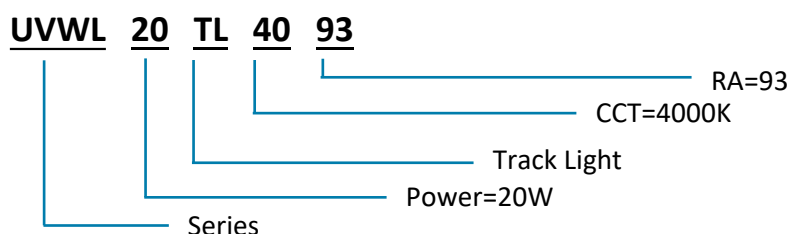

Basic sheet:

Model No.	Power	Size	Beam Angle	Finish	CCT
UVWL20TLXX93	20W	Φ65x135mm	15°	White Black	2,700K
UVWL30TLXX93	30W	Φ72x145mm	24° 36°		4,000K 5,000K 5,600K 6,500K

Electrical:

Voltage	AC220-240V
Frequency	50/60Hz
PF	> 0.9

Performance:

Ra	93
R9	50
Lumens	80LM/W

Ultra Light illuminates your health.

Physical:

Model No.	UVWL20TLXX93	UVWL30TLXX93
Size	Φ65x135mm	Φ72x145mm
Product Weight	0.44kg	0.64kg
Package	150x150x80mm	190x196x190mm
Package Weight	0.48kg	0.71kg
Carton	425x315x470mm 30pcs/carton	570x425x385mm 30pcs/carton
Carton Weight	15.00kg	21.80kg
Accessories	User Manual x1	User Manual x1

Product Code:

Series	Power		Category		CCT		RA	
UVWL	20	20W	TL	Track Light	27	2,700K	93	93
		40			4,000K			
	30	30W			50	5,000K		
	56	5,600K						
	65	6,500K						

Example:

Application:

- Retails
- Restaurants
- Studios
- Supermarkets
- Shops
- Exhibition
- Groceries Stores
- Lobbies
- Hotels