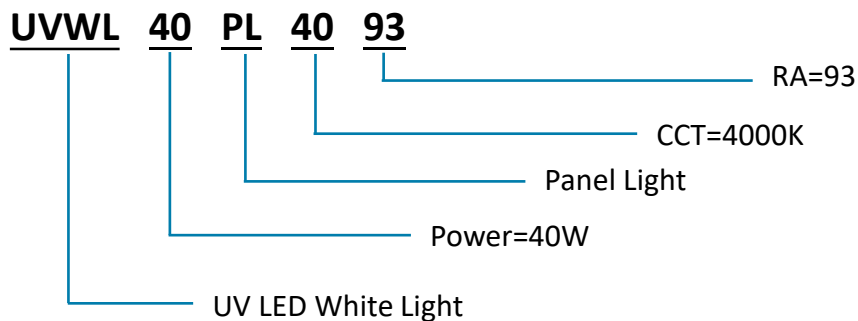

Ultra Light illuminates your health.

Physical:

Size	Product Weight	Carton	Carton Weight
300x300x30mm	0.6kg	780x320x313mm 20pcs/carton	13.37kg
300x600x30mm	1.03kg	613x400x320mm 10pcs/carton	11.4kg
450x450x30mm	1.13kg	520x530x270mm 8pcs/carton	10kg
600x600x30mm	1.6kg	650x650x290mm 8pcs/carton	14kg
Housing	PC, Aluminum	Accessories	User Manual x1
Ambient Temp.	-20°C~ 45°C		

Product Code:

Series		Power		Category		CCT		RA	
UVWL	UV LED White Light	40	40W	PL	Panel Light	27	2,700K	90	90
						40	4,000K		
						50	5,000K		
						56	5,600K		
						65	6,500K		

Example: